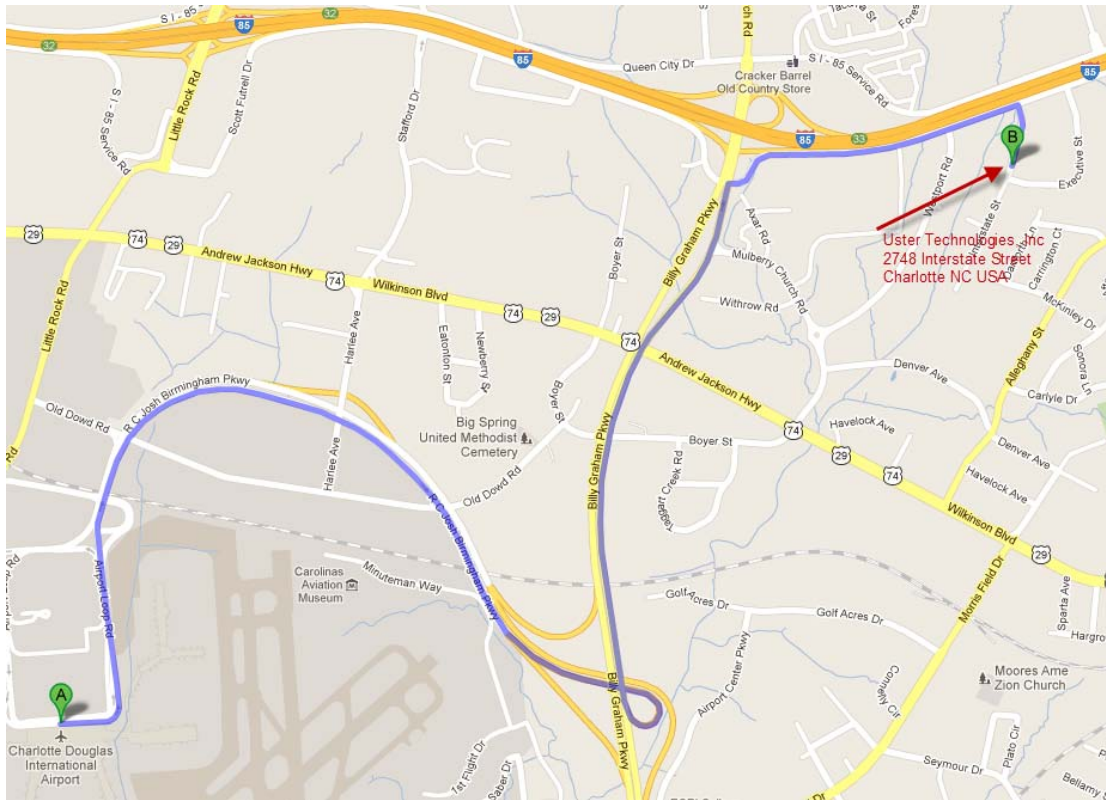

Directions to UsterTechnologies, Inc.
2748 Interstate Street, Suite B
Charlotte, NC 28208

Phone +1 704 392 74 21

**Driving directions to 2748 Interstate St,
Charlotte, NC 28208**

A Charlotte/Douglas International Airport
5501 Josh Birmingham Pkwy
Charlotte, NC 28208

- 1. Head east on Airport Rd toward Airport Parking Dr
0.4 mi
- 2. Slight right onto R C Josh Birmingham Pkwy
1.3 mi
- 3. Keep left at the fork, follow signs for Billy Graham Parkway N/Interstate 85 and merge onto Billy Graham Pkwy
1.6 mi
- 4. Turn right onto S I - 85 Service Rd/Scott Futrell Dr
0.6 mi
- 5. Turn right onto Interstate St
Destination will be on the right
0.1 mi

B 2748 Interstate St
Charlotte, NC 28208